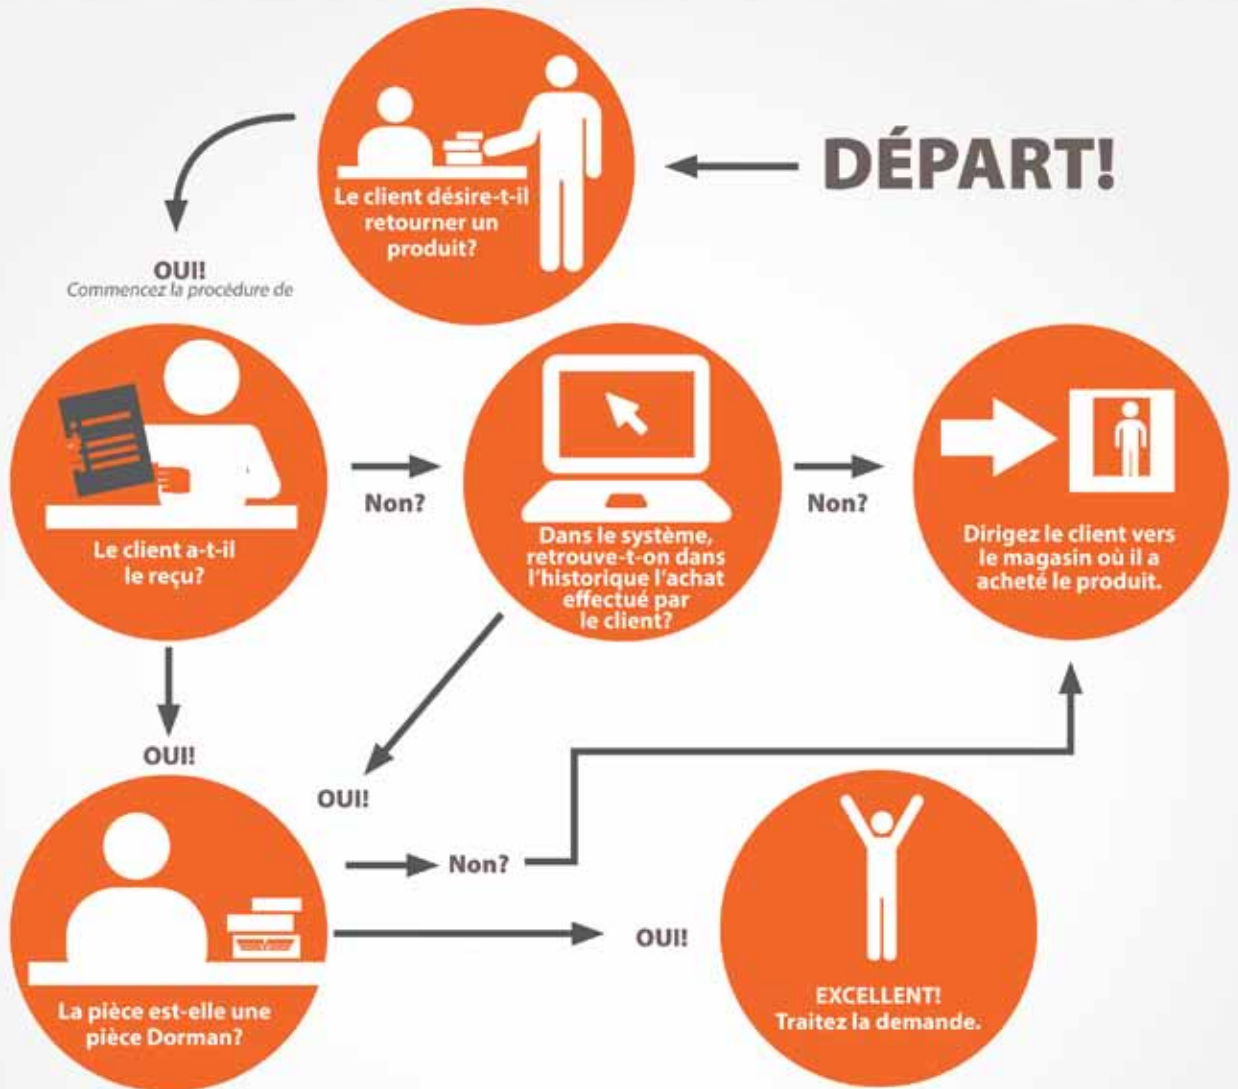

WARRANTY IDENTIFICATION GUIDE

Verify the part is a Dorman part
 LOOK AT THE PART - Dorman parts will have 1 or more of these identifiable marks:

Dorman Wings

Dorman Part Number

- Part should not be returned to Dorman if:**
- Part does not have one of these identifiers: Dorman Wings or Dorman Part Number
 - Dorman part number found but not the same part number on the receipt or in the system.
Explain to the customer his receipt or information in the system does not match the product he is presenting and ask him to locate the Dorman product and bring it back to the store for credit.

STAFF INITIALS / INITIALES DU PERSONNEL

Z
F
E
L
L
D
M

GARANTIE GUIDE DE VÉRIFICATION

Vérifiez si la pièce est une pièce Dorman.
EXAMINEZ LA PIÈCE - Les pièces Dorman portent au moins une des marques distinctives suivantes :