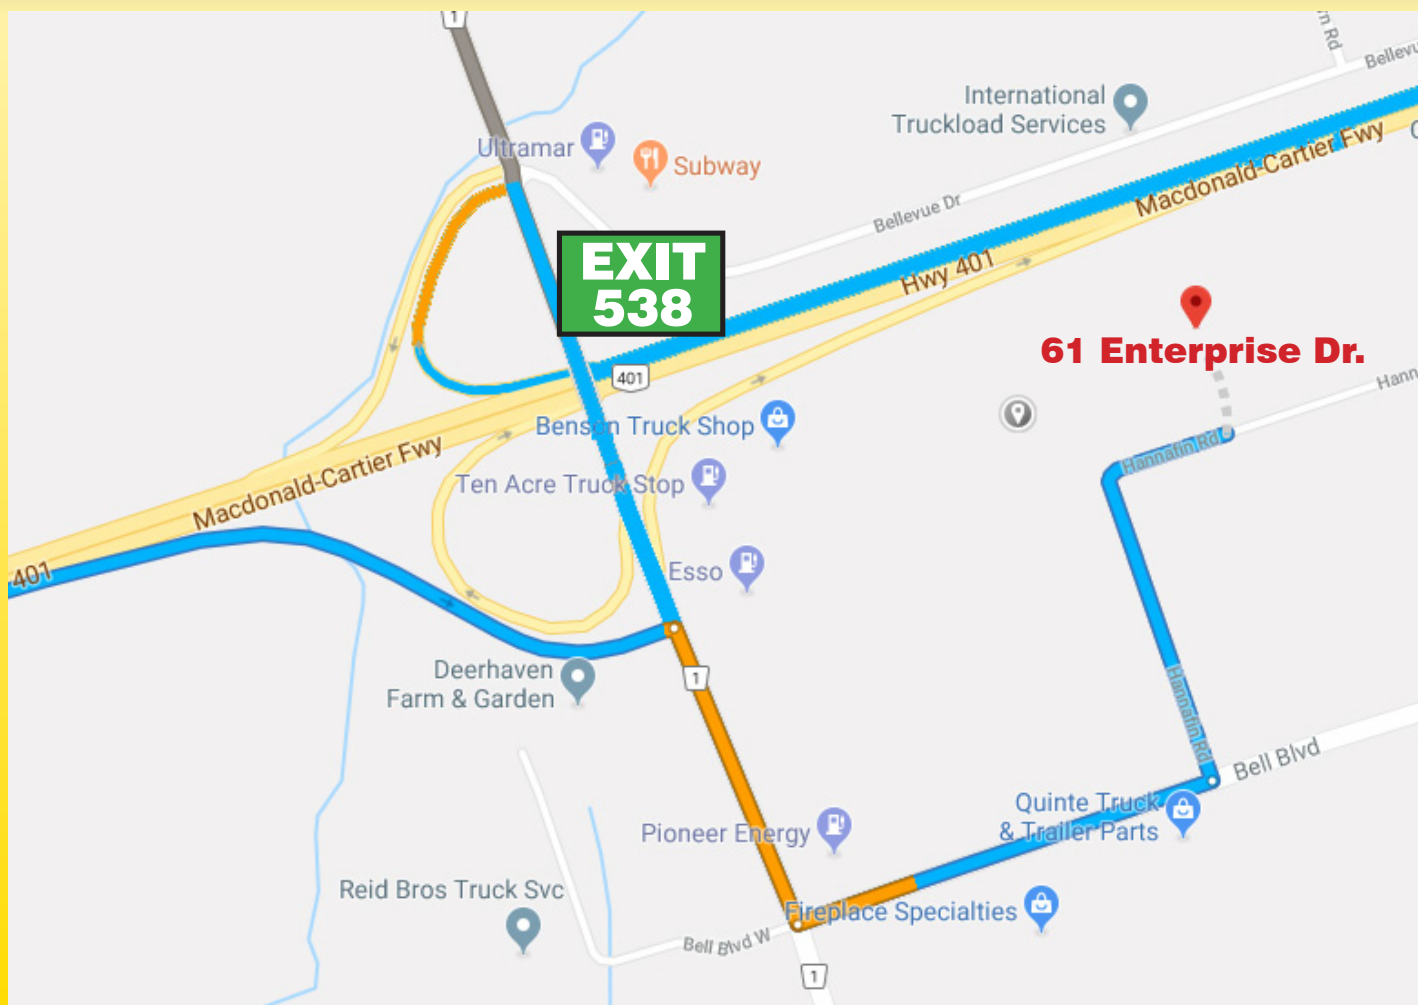

**To serve you better, we will be moving to:
61 Enterprise Dr., Belleville, ON K8H 4Z5**

WESTBOUND

1. From ON-401 W, take exit 538 for County Rd 1/Wallbridge-Loyalist Rd toward Stirling (400 m)
2. Turn right onto Wallbridge-Loyalist Rd/Route 1/Regional Rd 1 (750 m)
3. Turn left onto Bell Blvd. W. (400 m)
4. Turn left onto Enterprise Dr. (previously Hannafin Rd., 400m) Destination will be on the left.

EASTBOUND

1. From ON-401 E, take exit 538 for County Rd 1/Wallbridge-Loyalist Rd toward Stirling (700 m)
2. Turn right onto Wallbridge-Loyalist Rd/Route 1/Regional Rd 1 (300 m)
3. Turn left onto Bell Blvd. W. (400 m)
4. Turn left onto Enterprise Dr. (previously Hannafin Rd. 400m) Destination will be on the left.